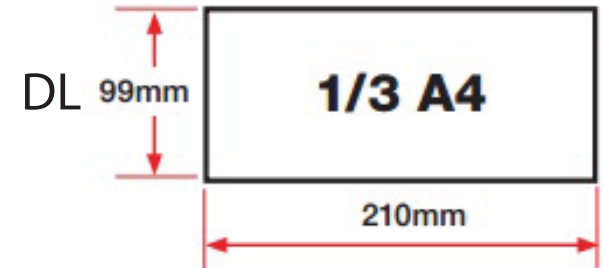

A5

A8

A7

PAPER SIZES

- A0** - 1189mm x 841mm
- A1** - 841mm x 594mm
- A2** - 594mm x 420mm
- A3** - 420mm x 297mm
- A4** - 297mm x 210mm
- A5** - 210mm x 148mm
- A6** - 148mm x 105mm
- A7** - 105mm x 74mm

1/3 A4 - 210mm x 99mm

Business Cards

- 85mm x 55mm
- 90mm x 55mm
- 170mm x 55mm (folded)

SRA3 Plus - 460mm x 320mm

Flat untrimmed Indigo printed sheets that you can finish yourself

Business Cards